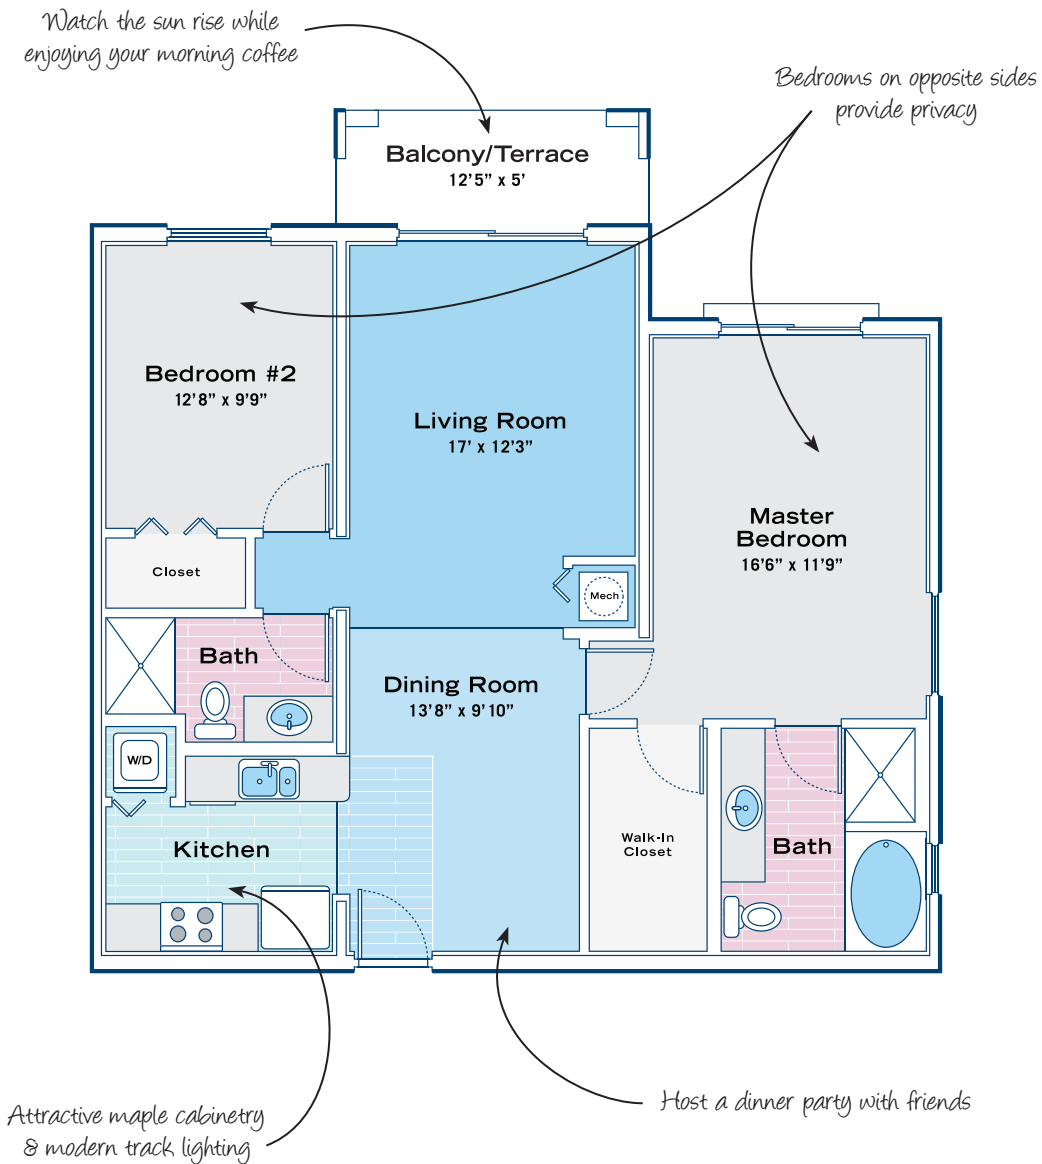

THE **BLU**PRINT
FOR GOOD LIVING.

Square footages are approximate. Plans, prices, descriptions and amenities are subject to change without notice.

BLU ATLANTIC • 2 BEDROOMS • 2 BATHROOMS • 1103 SQ. FT.